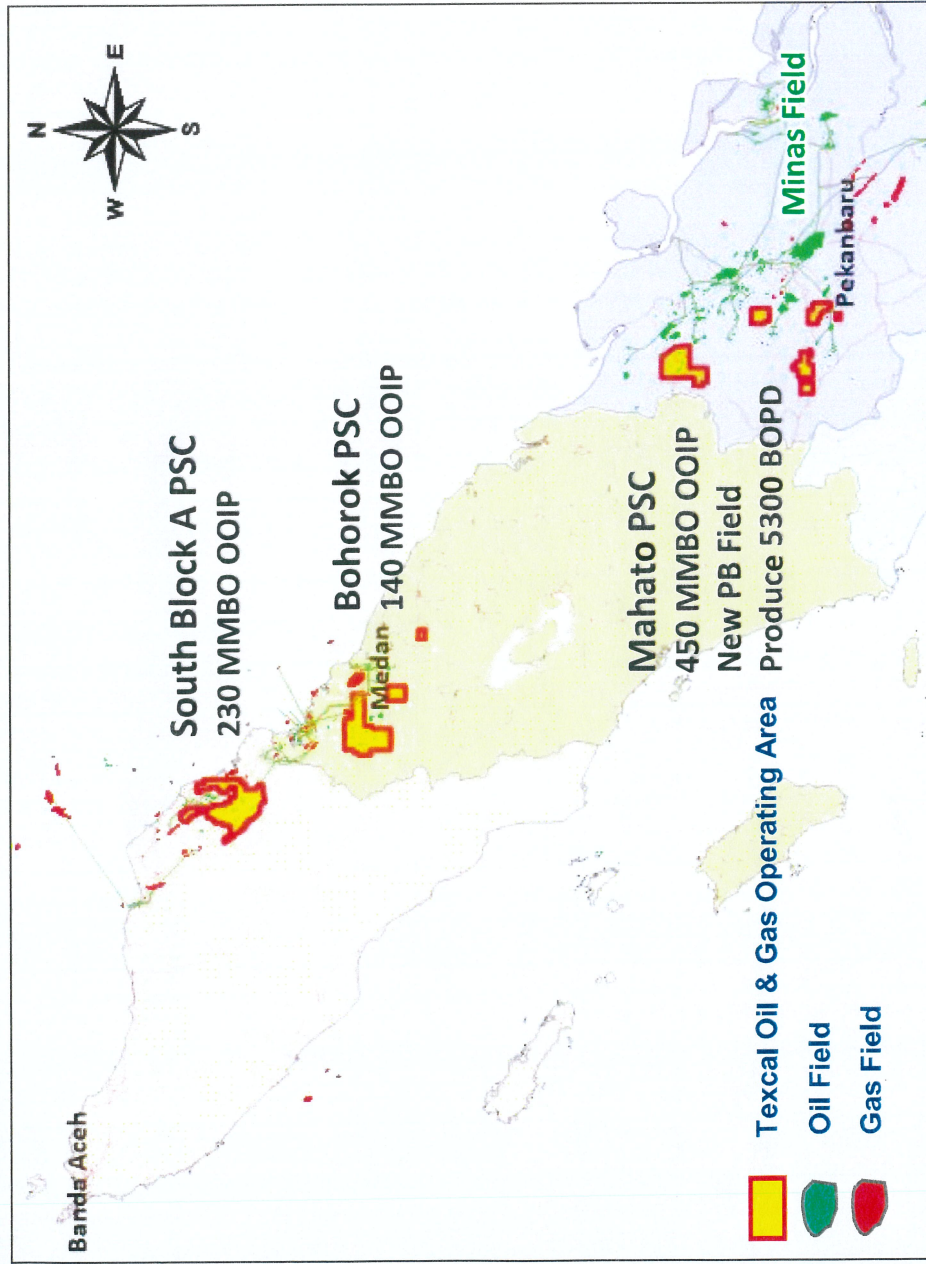

O

O

O

O

INDONESIA

MAHATO PSC

New Field Produce **5,300 BOPD**. Plan to increase Production to **7500 BOPD**
Next Campaign of Development and Exploration Wells

BOHOROK PSC

Plan to drill 2 Exploration Well on Q1 & Q2 2022

SOUTH BLOCK A PSC

Drilled 2 Wells, On going 1 Exploration Well

O

O

O

O

TexCal Energy